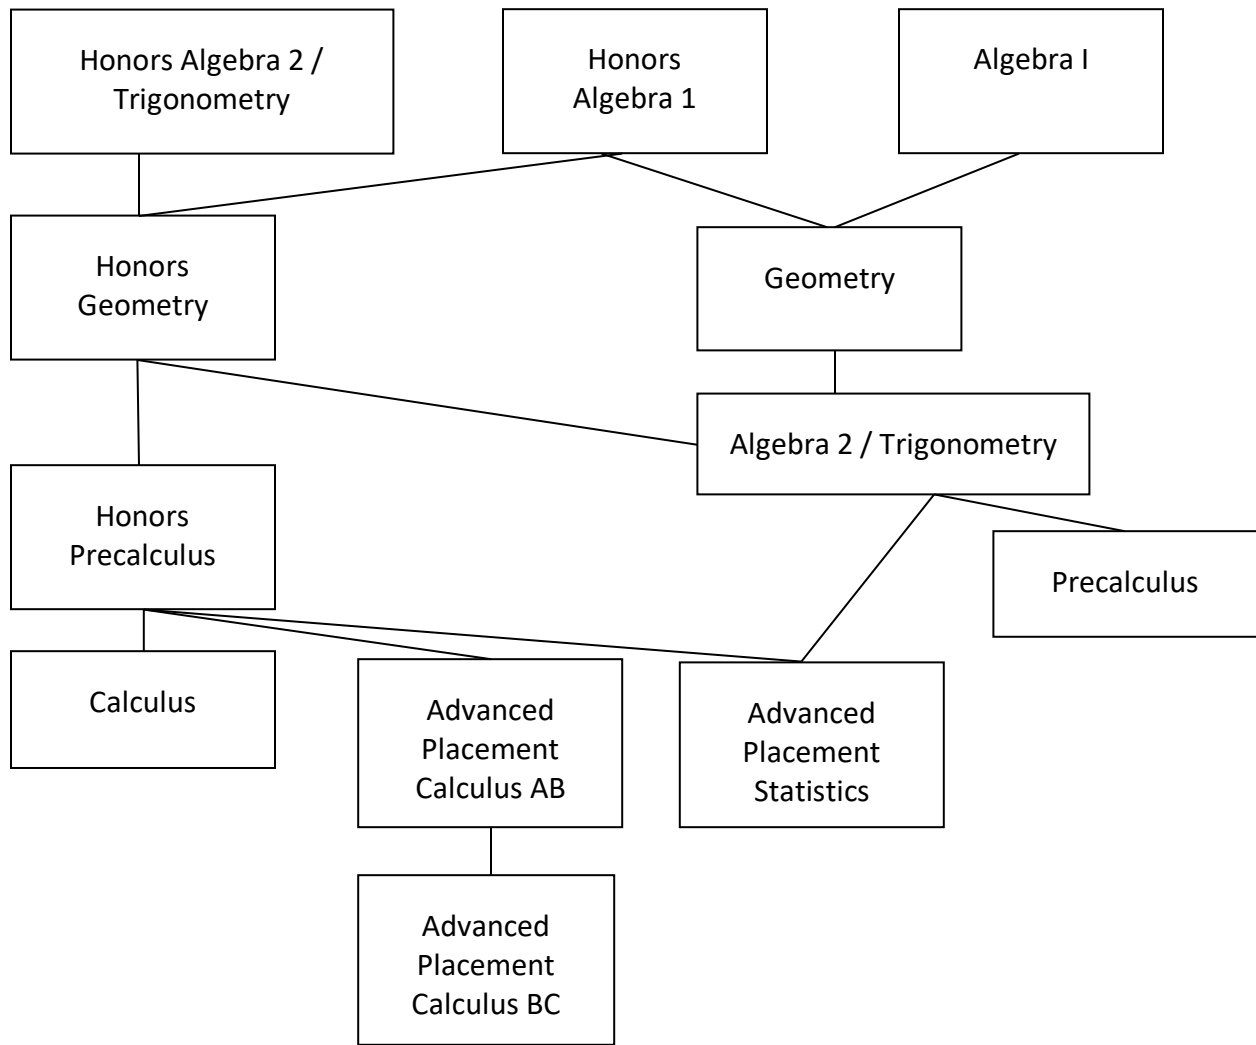

MATHEMATICS PROGRAM