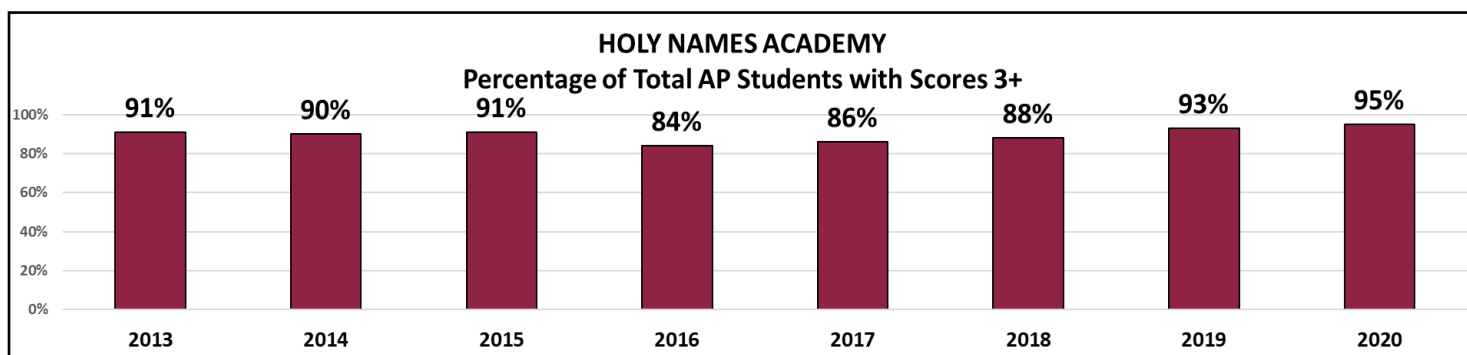

ADVANCED PLACEMENT PROGRAM

Holy Names Academy is strongly committed to offering its students broad access to Advanced Placement courses and national testing in a wide range of subjects. All students enrolled in an AP class are required to take the corresponding AP exam.

In 2020, the College Board awarded
243 AP Scholar designations

to 229 Holy Names Academy students:

- **14 National AP Scholars**   • **83 AP Scholars with Distinction**
- **56 AP Scholars with Honor**   • **90 AP Scholars**

More AP 2020 Facts

- **95%** of the 439 HNA students tested in 2020 earned a score of 3 or higher on at least one exam, a school record.
- **84%** of all Holy Names Academy students in Grades 10 through 12 sat for at least one AP exam.

Among the Class of 2020:

- **82.8%** of the Class of 2020 won AP Scholar recognition, HNA's highest percentage ever for a graduating class.
- **97.5%** of the Class of 2020 earned a score of 3 or above on one or more exams.

AP Courses Offered at Holy Names Academy

Computer Science	English	Fine Arts	Language	Mathematics	Science	Social Studies
Computer Science A	Literature	Art History	French Language	Calculus AB	Biology	Psychology
		Studio Art	Spanish Language	Calculus BC	Environmental Science	U.S. Government
				Statistics	Physics 2	U.S. History
						World History: Modern